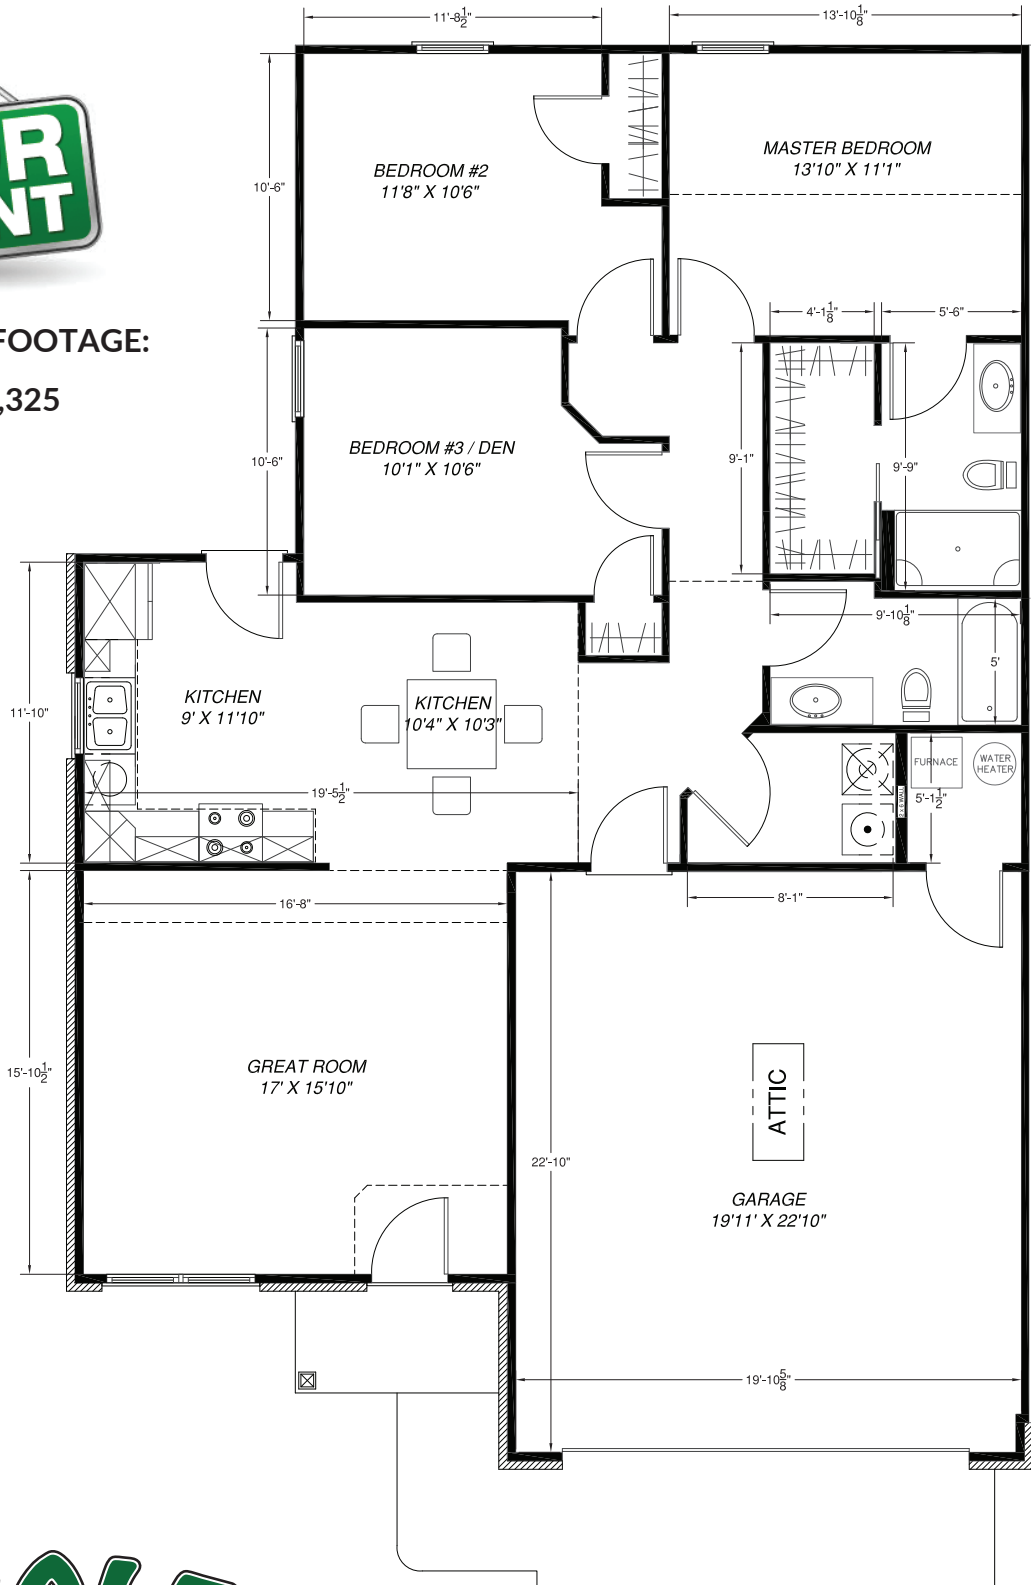

TIPP CITY RENTAL PROPERTY

567 Cider Mill Way - Townhome

SQUARE FOOTAGE:

HOUSE: 1,325

937.498.8000
CraleBuilders.com

3486 State Route 29
Sidney, OH 45365
info@cralebuilders.com